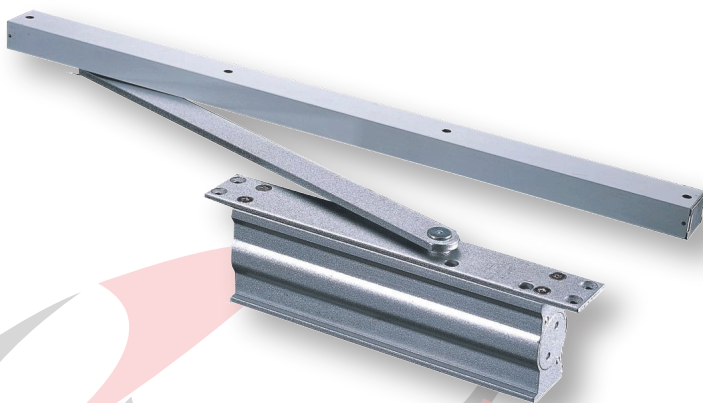

Door Closer Series

DK 300
DK 300 BC

DK300 Series with
hold open arm

EM10 / 20 / 30
Slim Style Surface Mounted Door Closer
With Standard Arm & Slide Channel Arm

EM82/83
Concealed Door Closer