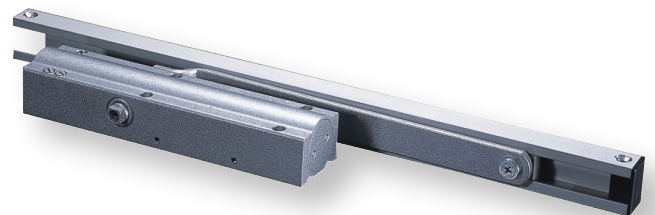

Door Closer Series

DK 300
DK 300 BC

DK300 Series with
hold open arm

EM10 / 20 / 30
Slim Style Surface Mounted Door Closer
With Standard Arm & Slide Channel Arm

EM82/83
Concealed Door Closer