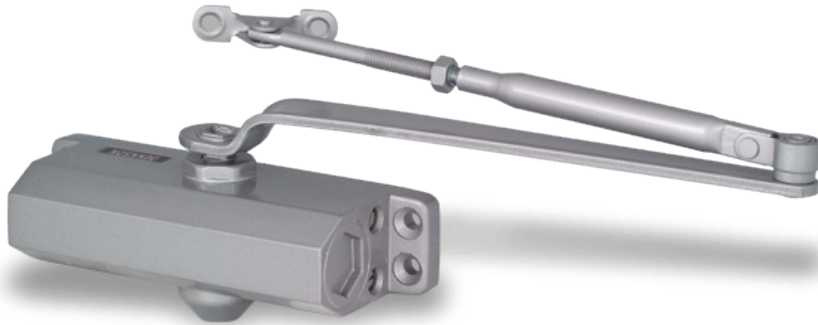

Door Closer Series

DK 300
DK 300 BC

DK300 Series with
hold open arm

EM10 / 20 / 30
Slim Style Surface Mounted Door Closer
With Standard Arm & Slide Channel Arm

EM82/83
Concealed Door Closer